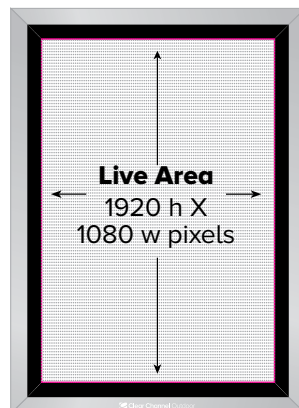

Digital Display Production Specs

Digital Bulletin

Art Pixel Dimensions

400 pixels h X 1400 pixels w

Display Sizes

Various

(14'h x 48'w, 20'h x 60'w, 10'6"h x 36'w, etc.)

Digital Poster

Art Pixel Dimensions

400 pixels h X 840 pixels w

Display Size

12' h X 25' w

Digital Shelter

Art Pixel Dimensions

1920 pixels h X 1080 pixels w

Display Size

72" Display

(62" h x 35" w)

Digital File Specs

- RGB Color Mode
- 72 DPI (insure pixel size of file is correct)
- Uncompressed JPG

Please submit all Digital artwork 3 days prior to campaign start.

Contact your sales representative for more information on digital file deadlines.